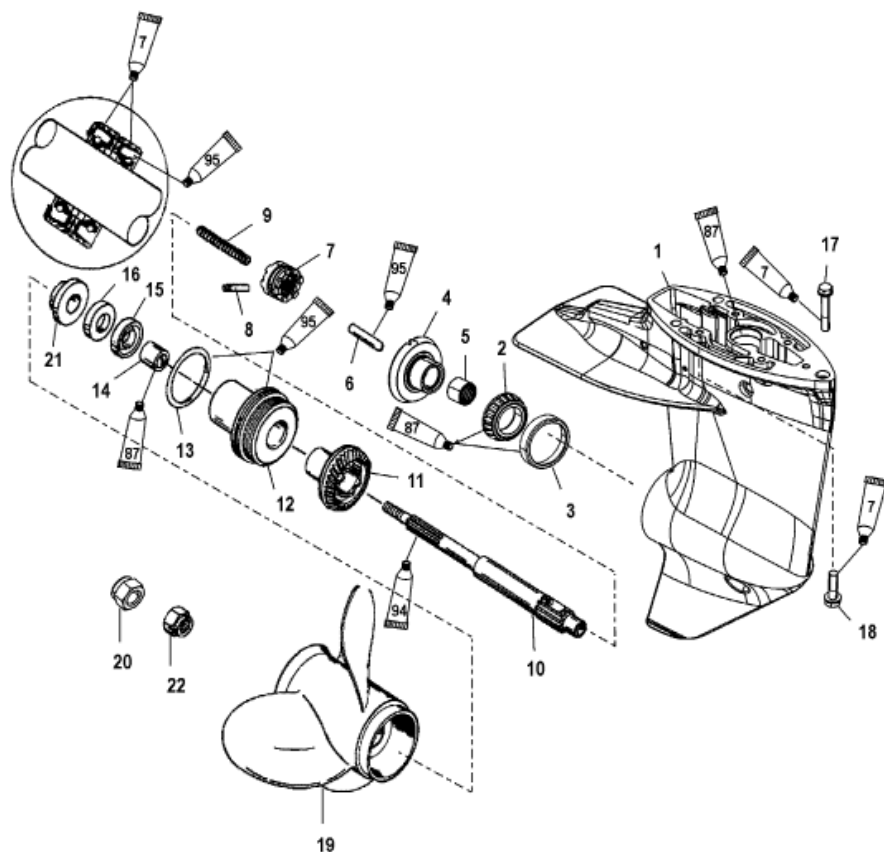

**2.60 IN./102 MM
 TORPEDO DIA.
 NON-BIGFOOT**

2642

Parts List

Ref	Class	Part	Description	Qty	Comment	Footnote
0	1666	8833T33	GEAR HOUSING ASSEMBLY, Con	1	(Short - Black)	
0	1666	8833T35	GEAR HOUSING ASSEMBLY, Con	1	(Long - Black)	
1	1666	8833A17	GEAR HOUSING, Basic	1	(Basic - Black)	
2	31	821321A 1	ROLLER BEARING	1		
3		NSS	NOT SOLD SEPARATE, Cup	1		
4	43	821924A 1	FORWARD GEAR (13-26)	1		
5	23	41367	BUSHING	1		
6		813139	CAM FOLLOWER	1		
7	52	821930A 1	CLUTCH ASSEMBLY	1		
8	17	823951	CROSS PIN	1		
9	24	42204	SPRING	1		
10	44	821929	PROPELLER SHAFT	1		
11	43	821926T 1	REVERSE GEAR, (13-26)	1		
12		42144T 3	BEARING CARRIER	1		
13	25	33145	O-RING, (1.984 x .139)	1		15
14	23	821927	BUSHING	1		
15	26	99325	SEAL	1		15
16	26	821928	OIL SEAL	1		15
17	10	824071 10	SCREW, (M8 x 50)	1		
18	10	824071 7	SCREW, (M8 x 30)	2		
19	48	828156A12	PROPELLER, (9.00 x 9.00)	1		
20	11	40140	NUT, (M10)	1		
21		821932 1	THRUST HUB	1		
22	23	42091 1	SPACER	1		
-	26	41365A 3	SEAL KIT	1		